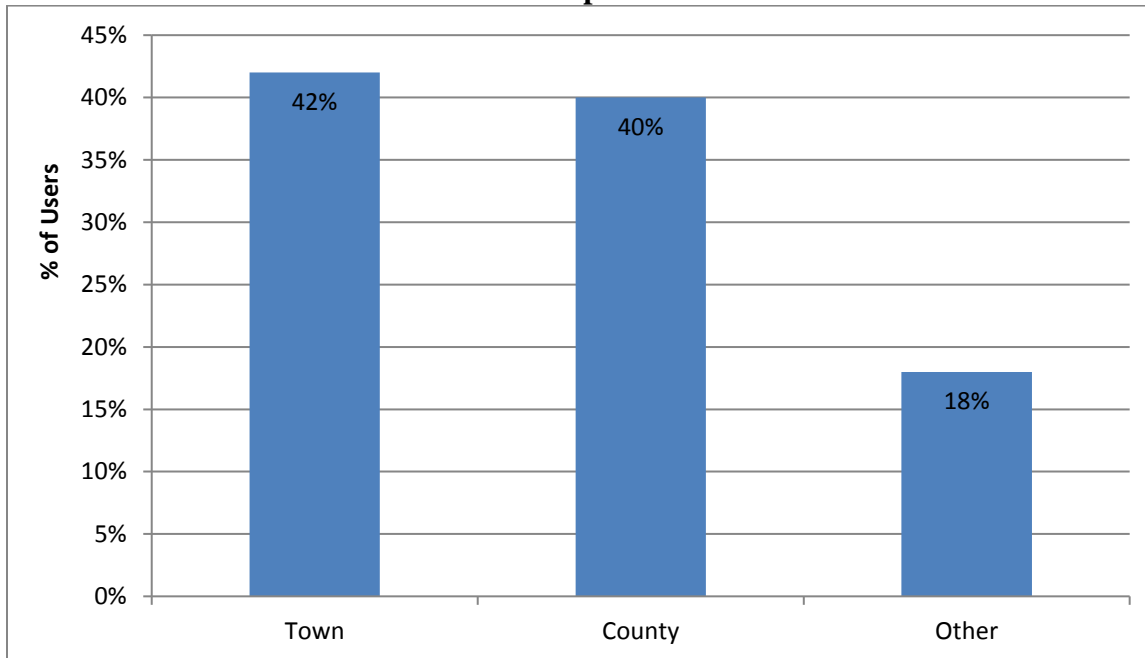

2017 Central Recycling Drop-Off Centre Survey Results

INFRASTRUCTURE, PLANNING &
DEVELOPMENT DEPARTMENT

Brianne Giles
9/27/2017

The Town of Vegreville Utilities Department conducted surveys of users at the Central Recycling Drop-Off Centre on August 2, 8, 14, 22, 28 and September 5, 8, and 12. There were 114 surveys completed. The surveys asked the following questions:

Central Drop-Off Centre Users

The other category includes Beaver County, Mundare, Lamont County, Two Hills County, and one from Saskatoon.

Survey Users by Area

- 48 Town Residents
- 46 County Residents
- 20 Other Residents