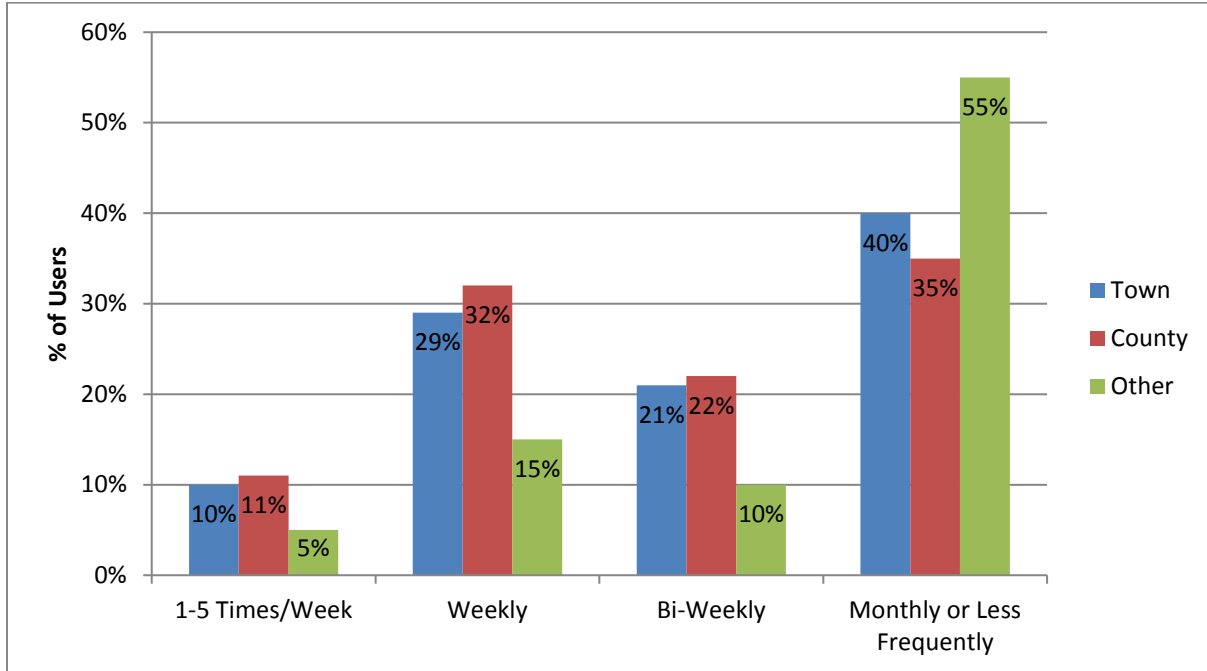

This table shows the frequency of usage of the survey respondents.

SURVEY COMMENTS & SUGGESTIONS

Town

- “Have a way to prop open lids”
- Conduct more Household Hazardous Waste Roundups
- “Garbage bins”
- Styrofoam recycling
- A place at the Central Drop-Off for paint, e-waste and batteries
- Curbside pickup

County

- “Get the County to pay its fair share”
- “We wouldn’t recycling without it”
- More blue bins in outlying areas such as Brookwood Estates

Other

- Get a drop off in Viking

CONCLUSION

Overall, respondents are happy with the Town’s Recycling Program, the cleanliness and convenience of the Central Drop-off.

Of County users, 91% (42/46) were in favour of the County contributing financially to the Town’s Recycling Program.