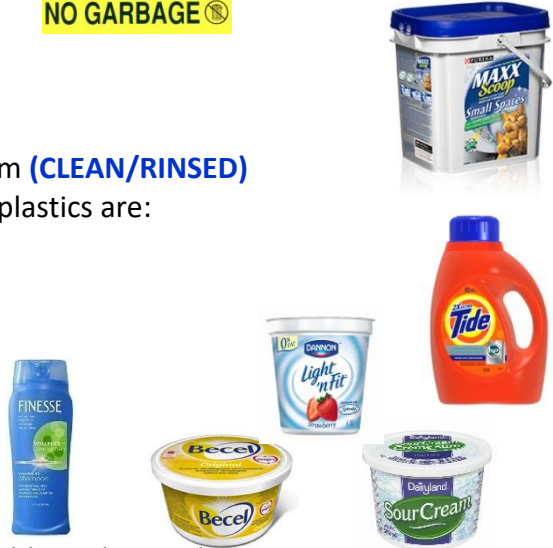

1 – #7 PLASTICS (SOLID/HARD PLASTICS)

NO GARBAGE 

All Plastic containers with a #1 to #7 on the bottom **(CLEAN/RINSED)**

Some examples of these food and non food solid plastics are:

- ✓ Shampoo, conditioner bottles
- ✓ Body wash
- ✓ Margarine tubs
- ✓ Laundry soap and fabric softener containers
- ✓ Liquid soap containers
- ✓ Salad dressing containers
- ✓ Kitty litter containers, etc
- ✓ Vinegar jugs
- ✓ Plastic milk jugs & juice containers are refundable at the Bottle Depot
- ✓ Labels and lids on containers are acceptable

INELIGIBLE/UNACCEPTABLE #1-#7 PLASTIC MATERIALS

- X** Pesticide containers (goes to recycling Chemical container cell at the Sanitary Landfill)
- X** Tupperware
- X** Some plastic toys (look for the symbols)
- X** Some types of clothes hangers (look for the symbols)
- X** Styrofoam
- X** Styrofoam egg cartons
- X** Garden hoses
- X** PVC tubing
- X** Toilet seats
- X** House siding
- X** Window blinds
- X** Toothpaste tubes
- X** Christmas lights
- X** Extension cords
- X** Rubber/Vinyl hoses
- X** Diapers