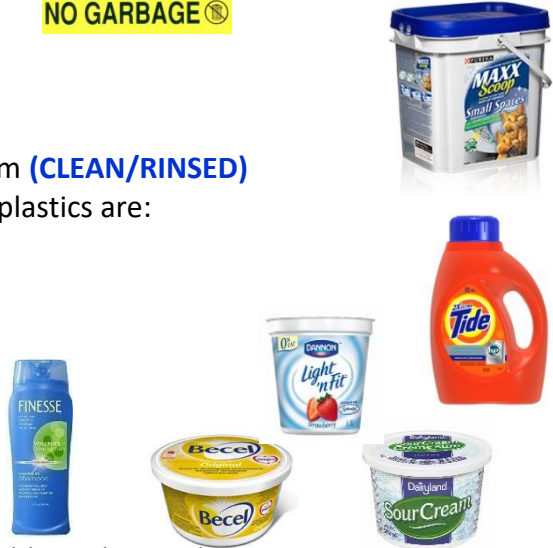

1 – #7 PLASTICS (SOLID/HARD PLASTICS)

NO GARBAGE 

All Plastic containers with a #1 to #7 on the bottom **(CLEAN/RINSED)**

Some examples of these food and non food solid plastics are:

- ✓ Shampoo, conditioner bottles
- ✓ Body wash
- ✓ Margarine tubs
- ✓ Laundry soap and fabric softener containers
- ✓ Liquid soap containers
- ✓ Salad dressing containers
- ✓ Kitty litter containers, etc
- ✓ Vinegar jugs
- ✓ Plastic milk jugs & juice containers are refundable at the Bottle Depot
- ✓ Labels and lids on containers are acceptable

INELIGIBLE/UNACCEPTABLE #1-#7 PLASTIC MATERIALS

- X** Pesticide containers (goes to recycling Chemical container cell at the Sanitary Landfill)
- X** Tupperware
- X** Some plastic toys (look for the symbols)
- X** Some types of clothes hangers (look for the symbols)
- X** Styrofoam
- X** Styrofoam egg cartons
- X** Garden hoses
- X** PVC tubing
- X** Toilet seats
- X** House siding
- X** Window blinds
- X** Toothpaste tubes
- X** Christmas lights
- X** Extension cords
- X** Rubber/Vinyl hoses
- X** Diapers